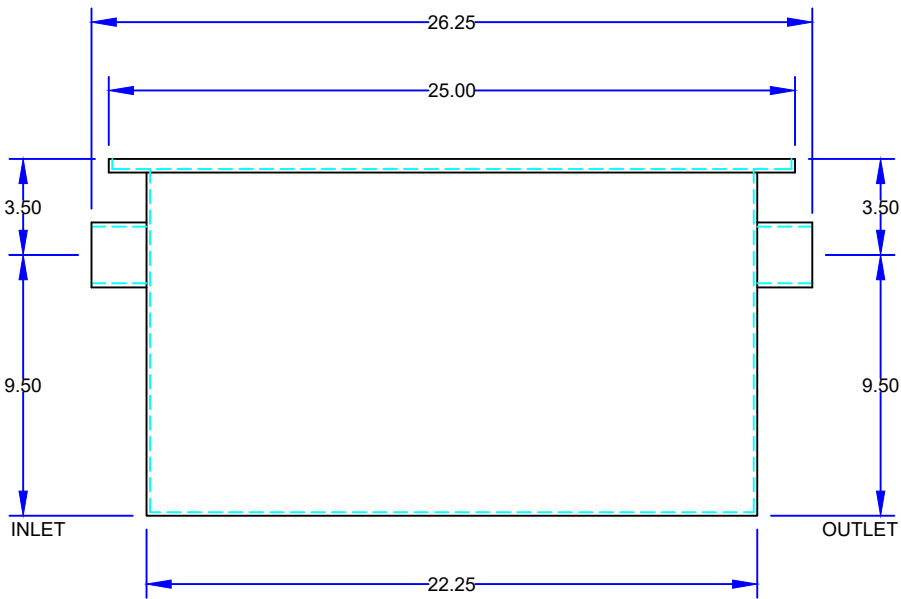

# ROCKFORD SEPARATORS

5159 28th Ave ROCKFORD, IL 61109  
(815) 229-5077 - FAX (815) 229-5108  
www.rkfdseparators.com - rssem@rkfdseparators.com

MODEL NO. RP-15-SS

GREASE INTERCEPTOR

DRAWN BY R.P.P.

QUOTE#:

## SPECIFICATIONS

Rockford Model RP-15SS all welded stainless steel interceptor, 15 gpm intermittent flow, 30 lbs. grease capacity, 2.00" no-hub inlet and outlet connections and flow control device, removable 3/16" nonskid diamond tread plate cover for on the floor or flush with floor installation suitable for pedestrian traffic, secured with stainless steel flat head screw, heavy duty leak-proof gasket.