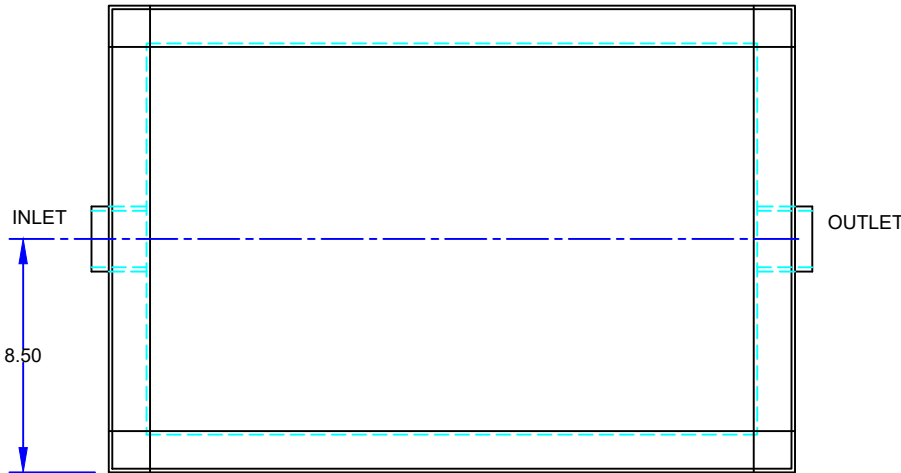

# ROCKFORD SEPARATORS

5159 28th Ave ROCKFORD, IL 61109  
(815) 229-5077 - FAX (815) 229-5108  
www.rkfdseparators.com - rssem@rkfdseparators.com

MODEL NO. RP-15-SS

GREASE INTERCEPTOR

DRAWN BY R.P.P.

QUOTE#:

## SPECIFICATIONS

Rockford Model RP-15SS all welded stainless steel interceptor, 15 gpm intermittent flow, 30 lbs. grease capacity, 2.00" no-hub inlet and outlet connections and flow control device, removable 3/16" nonskid diamond tread plate cover for on the floor or flush with floor installation suitable for pedestrian traffic, secured with stainless steel flat head screw, heavy duty leak-proof gasket.