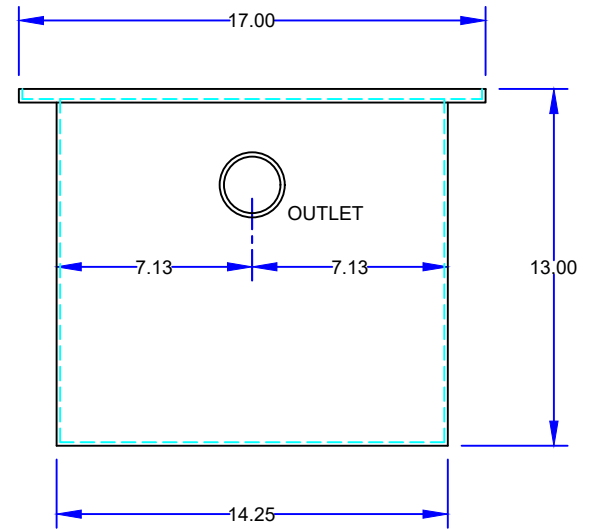

# ROCKFORD SEPARATORS

5159 28th Ave ROCKFORD, IL 61109  
(815) 229-5077 - FAX (815) 229-5108  
www.rkfdseparators.com - rssem@rkfdseparators.com

MODEL NO. RP-15-SS

GREASE INTERCEPTOR

DRAWN BY R.P.P.

QUOTE#:

## SPECIFICATIONS

Rockford Model RP-15SS all welded stainless steel interceptor, 15 gpm intermittent flow, 30 lbs. grease capacity, 2.00" no-hub inlet and outlet connections and flow control device, removable 3/16" nonskid diamond tread plate cover for on the floor or flush with floor installation suitable for pedestrian traffic, secured with stainless steel flat head screw, heavy duty leak-proof gasket.